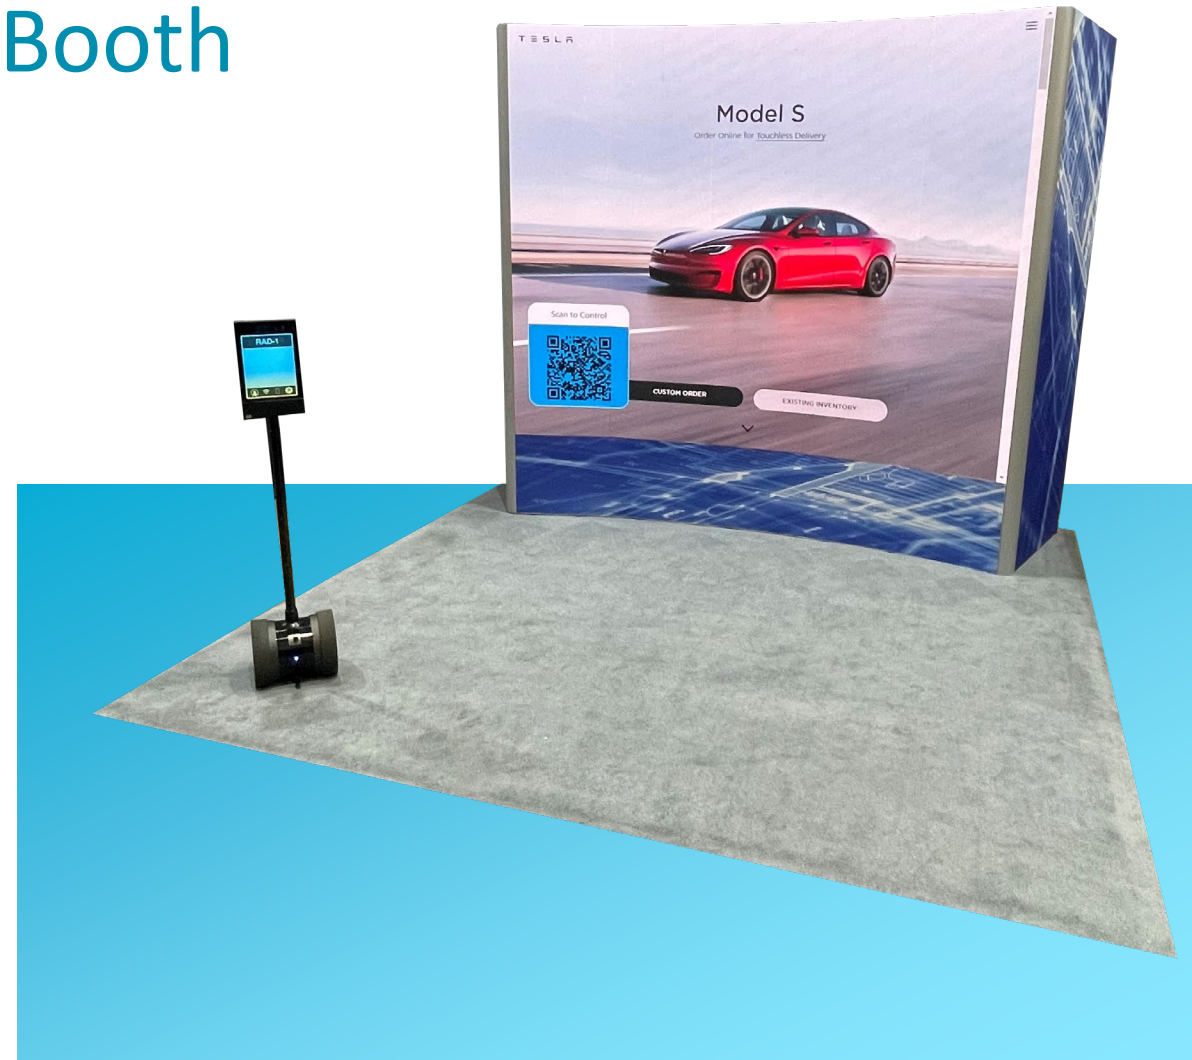

Modular Media Wall – 10x10 Booth

- Create a lasting expression in a small space
- The MMW 5x4 is comprised of 20 LED tiles
- 20 LED tiles with total resolution of 960 X 768px
- LED walls can be curved or flat
- Available either with or without a door
- All electronics stored at top of closet - client has full access to closet space
- Optional LED counters and Kiosk units available

Curved 5X4 MMW Wall shown with optional RAD Robot and MTM Mouse Above.